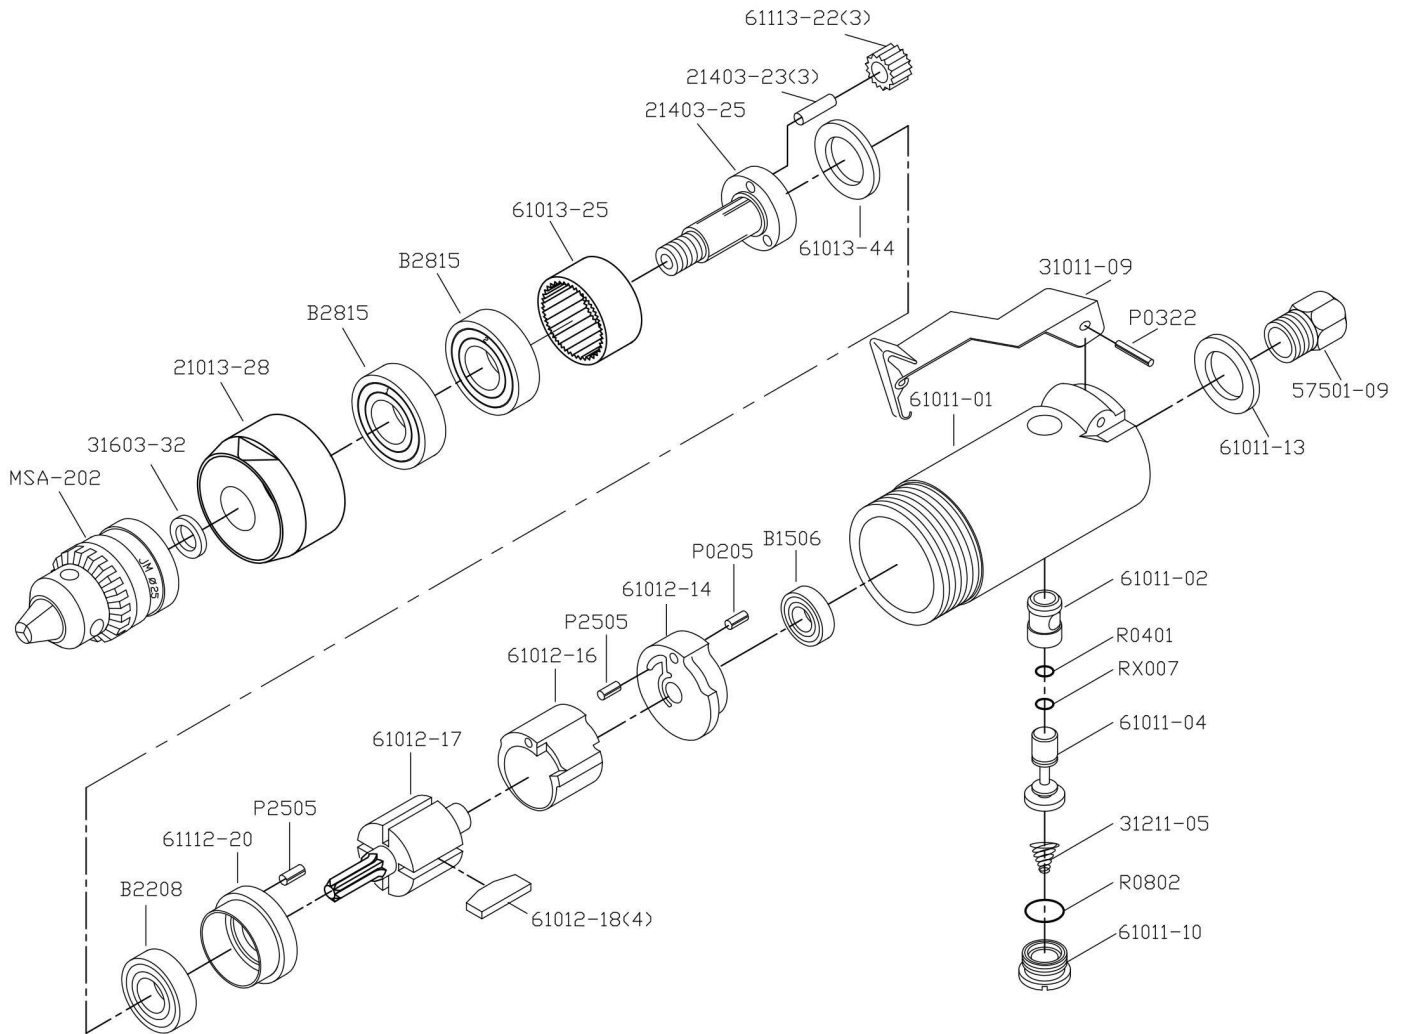

APT904 - Mini 1/4" Ratchet

Ref	PCL Part No	Description	Qty
68011-01	APS904/6801101	Motor housing	1
61011-02	APS904/6101102	Valve bushing	1
R0401	APS904/R0401	O-ring	1
61011-04	APS904/6101104	Throttle valve	1
RX007	APS904/RX007	O-ring	1
31211-05	APS904/3121105	Valve spring	1
R0802	APS904/R0802	O-ring	1
61011-10	APS904/6101110	Valve screw	1
61011-13	APS904/6101113	Exhaust sleeve	1
57501-09	APS904/5750109	Inlet bushing	1
31011-09	APS904/3101109	Throttle lever	1
P0322	APS904/P0322	Spring pin	1
B1506	APS904/B1506	Bearing	1
P0205	APS904/P0205	Spring pin	1
61012-14	APS904/6101214	Rear end plate	1

Ref	PCL Part No	Description	Qty
P2505	APS904/P2505	Plate pin	2
61012-16	APS904/6101216	Cylinder	1
61012-17	APS904/6101217	Rotor	1
61012-18	APS904/6101218	Rotor blades	4
61112-20	APS904/6111220	Front end plate	1
B2208	APS904/B2208	Ball bearing	1
61113-22	APS904/6111322	Planet gear	3
21403-23	APS904/2140323	Planet pin	3
21403-25	APS904/2140325	Gear cage	1
61013-25	APS904/6101325	Internal gear	1
B2815	APS904/B2815	Bearing	2
21013-28	APS904/2101328	Clamp nut	1
31603-32	APS904/3160332	Spindle washer	1
WO318	APS904/WO318	SK4 spanner wrench	1