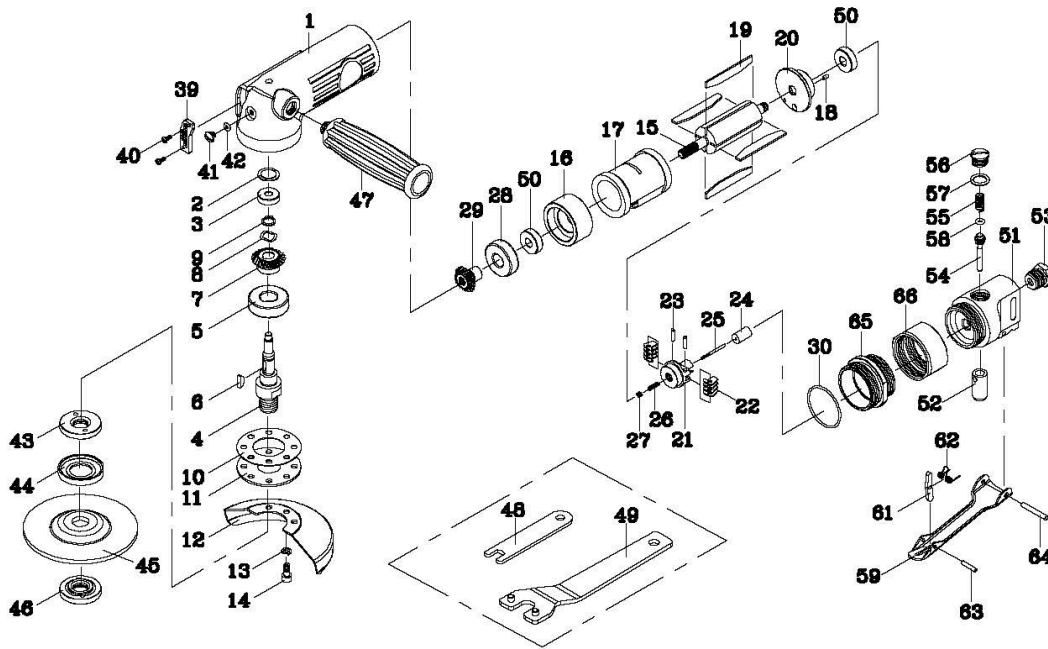

APT715 - 4" Angle Grinder

Ref	PCL Part No	Description	Qty
01	APS715/01	Motor housing	1
02	APS715/02	Seal plate	1
03	APS715/03	Ball bearing	1
04	APS715/ABR	Arbor	1
05	APS715/05	Ball bearing	1
06	APS715/06	Woodruff key	1
07	APS715/07	Bevel gear	1
08	APS715/08	Wave washer	1
09	APS715/09	External stop ring	1
10	APS715/GKT	Gasket	1
11	APS715/RAR	Retainer	1
12	APS715/12	Centre wheel guard	1
13	APS715/13	Spring washer	5
14	APS715/14	Hex socket head cap bolt	5
15	APS715/15	Rotor	1
16	APS715/16	Front end plate	1
17	APS715/17	Cylinder	1
18	APS715/18	Spring pin	1
19	APS715/RBS	Rotor blade	4
20	APS715/REP	Rear end plate	1
21	APS715/21	Governor	1
22	APS715/22	Pendulum	8
23	APS715/23	Spring pin	2
24	APS715/24	Plunger	1
25	APS715/25	Adjust screw	1
26	APS715/26	Spring	1
27	APS715/27	Adjust nut	1
28	APS715/28	Ball bearing	1
29	APS715/BPN	Bevel pinion	1
30	APS715/30	O-ring	1
39	APS715/39	Exhaust deflector	1
40	APS715/40	Tapping screw	2

Ref	PCL Part No	Description	Qty
41	APS715/41	Plug	1
42	APS715/42	O-ring	1
43	APS715/FGE	Flange	1
44	APS715/FRS	Flange rubber shield	1
45	APS715/45	Grinding wheel	1
46	APS715/FNT	Flange nut	1
47	APS715/SHE	Handle	1
48	APS715/WNA	Wrench (A)	1
49	APS715/WNB	Wrench (B)	1
50	APS715/50	Ball bearing	2
51	APS715/51	Throttle valve housing	1
52	APS715/52	Bushing	1
53	APS715/53	Air inlet bushing	1
54	APS715/54	Valve stem	1
55	APS715/55	Valve spring	1
56	APS715/56	Throttle lever plug	1
57	APS715/57	O-ring	1
58	APS715/58	O-ring	1
59	APS715/TLR	Throttle lever	1
61	APS715/61	Throttle lever lock	1
62	APS715/62	Torsion spring	1
63	APS715/63	Spring pin	1
64	APS715/64	Spring pin	1
65	APS715/65	Lock ring	1
66	APS715/66	Coupling nut	1
K01	APS715/K01	Throttle valve housing kit (51, 52, 53)	1
K02	APS715/K02	Throttle lever kit (59, 61, 62, 63)	1
K03	APS715/K03	Governor kit (21~27)	1
K04	APS715/K04	Bevel gear kit (7, 29)	1
K05	APS715/K05	O-ring kit (57, 58)	1