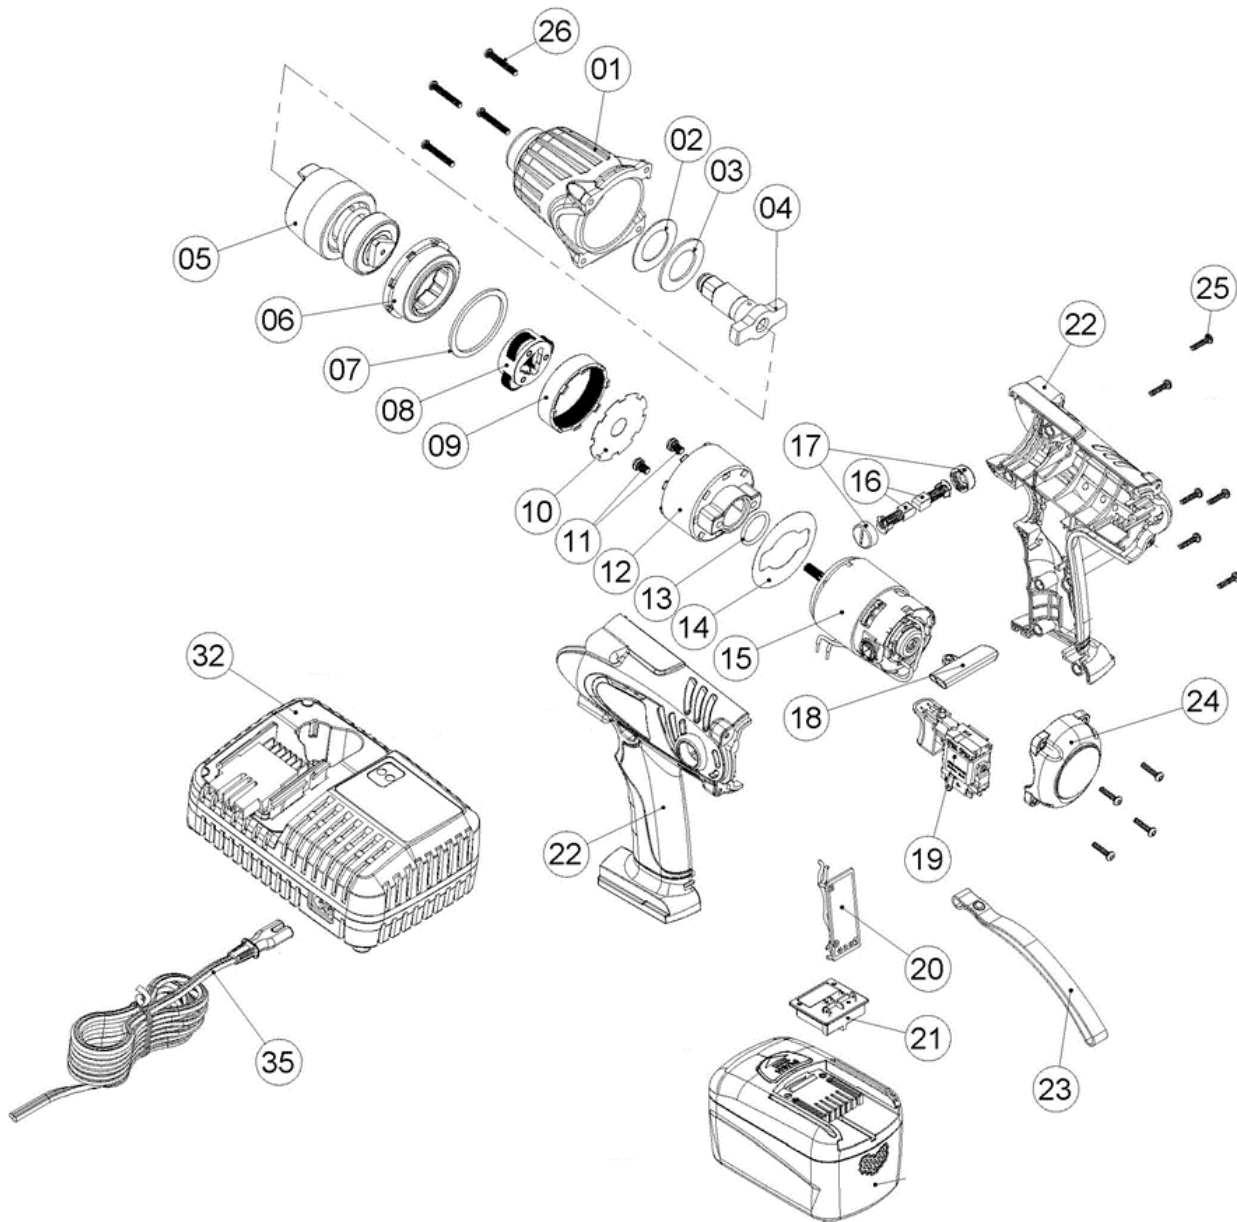

APC218 - 1/2" Lithium Ion Cordless Impact Wrench

Ref	PCL Part No	Description	Qty
1	APS218/1	Front cover assembly	1
2	APS218/2	Rubber washer	1
3	APS218/3	Washer	1
4	APS218/4	Front impact assembly	1
5	APS218/5	Rear impact assembly	1
6	APS218/6	Bearing holder	1
7	APS218/7	Rubber washer	1
8	APS218/8	Planetary gears assembly	1
9	APS218/9	Ring gear	1
10	APS218/10	Washer	1
11	APS218/11	Screw	2
12	APS218/12	Gear case	1
13	APS218/13	O-ring	1
14	APS218/RBS	Pad	1

Ref	PCL Part No	Description	Qty
15	APS218/15	Motor assembly	1
16	APS218/16	Carbon brush	2
17	APS218/17	Carbon brush cover	2
18	APS218/18	Forward / reverse rod	1
19	APS218/19	Main switch	1
20	APS218/20	PCB	1
21	APS218/21	Battery connector	1
22	APS218/22	Housing-L&R	1
23	APS218/23	Belt	1
24	APS218/24	Housing backcover assembly	1
25	APS218/25	Screw	10
26	APS218/26	Screw	4
35	APS218/35	Power cord	1